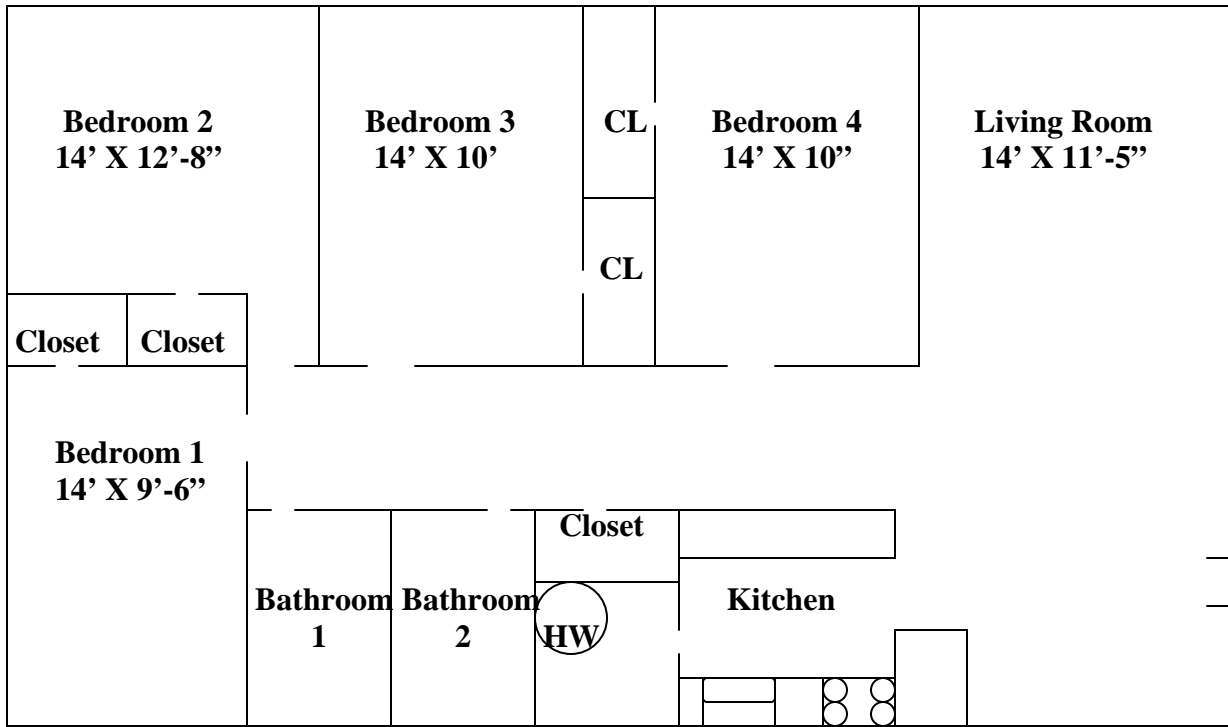

**208-C & E WHARTON STREET
(B & D MIRROR IMAGE)**

2ND FLOOR

NOT TO SCALE

- 4 Bedroom Townhouse
- 2.5 Bathrooms
- Deck/Patio
- Stove
- Refrigerator
- Dishwasher
- Garbage Disposal
- Wall-to-Wall Carpet
- Central Air

**208-G WHARTON STREET
(F-MIRROR IMAGE)**

- 4 Bedroom Apartment
- 2 Bathrooms
- Stove
- Refrigerator
- Dishwasher
- Garbage Disposal
- Wall-to-Wall Carpet
- Central Air

NOT TO SCALE